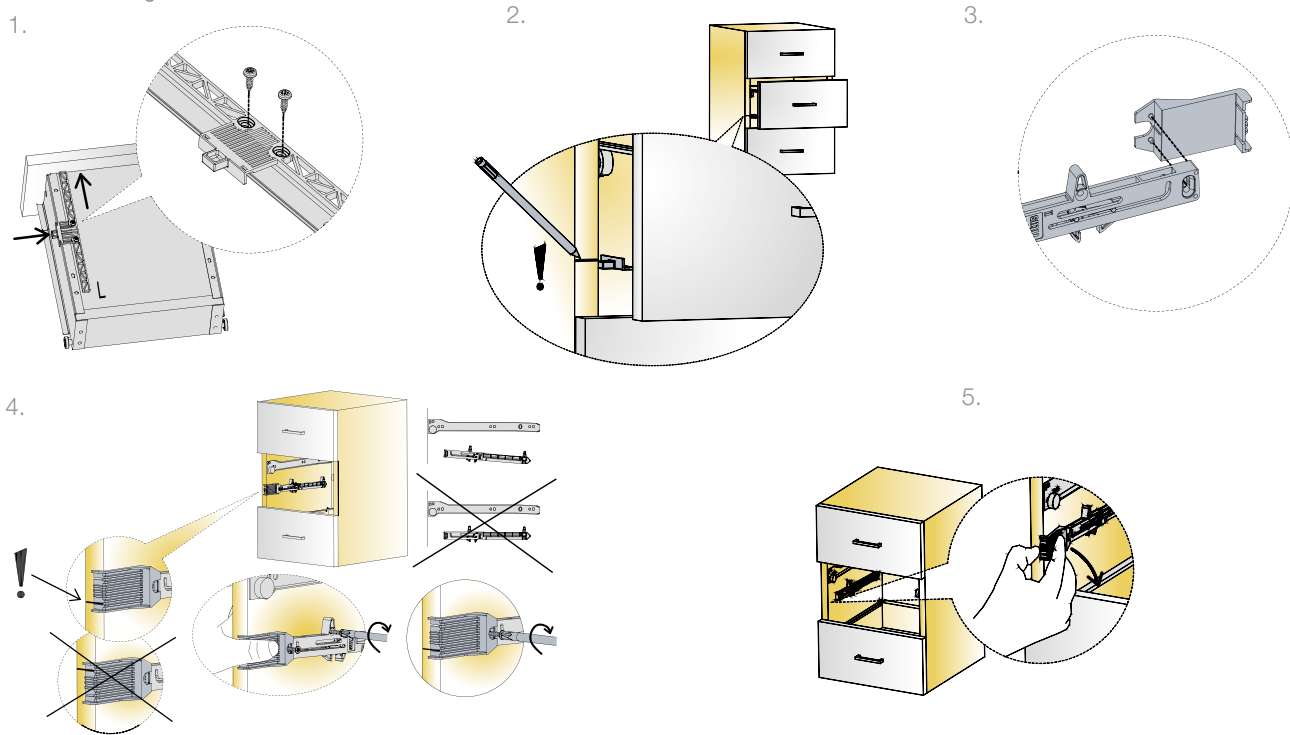

250 Pcs
 150 Pcs (973-0X39 + activator) Made of plastic

Technical details

Retrofit mounting

Factory mounting (system holes)

- One-for-all soft closing for single skin metal boxes
- Allows for easy factory mounting or retrofit application
- Intuitive positioning
- Preserve the life-time of the drawer

Capacity chart

Mounting details

Retrofit mounting

Factory mounting

A trial mounting is always recommended. Please contact Titus Group or your local distributor for further technical assistance.