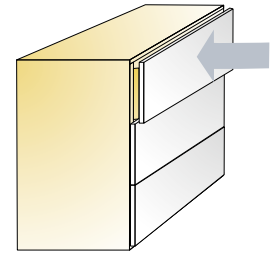

Titusoft MD

Soft Closing System for Metal Box

For metal boxes

Titusoft MD