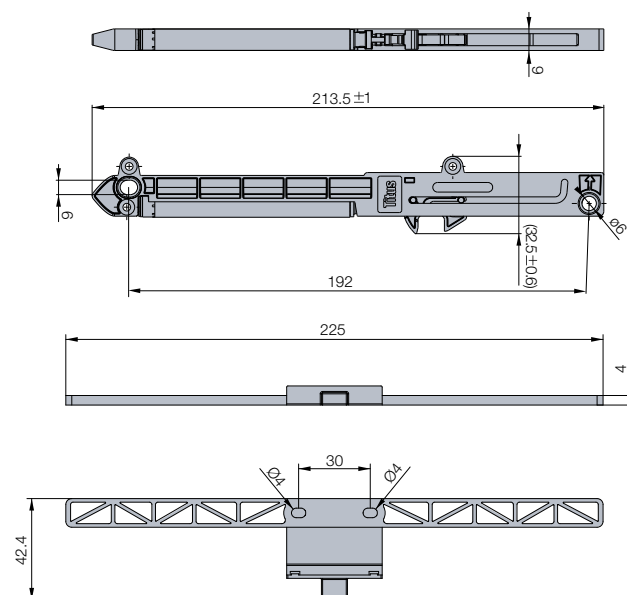

Bag of 1
973-0X39-380-K2 90 Bags
 · 1 Titusoft mechanism
 · 1 activator
 · 1 mounting jig
 · 4 screws
 · 1 mounting instruction sheet

Bag of 2
973-0X39-380-K1 60 Bags
 · 2 Titusoft mechanisms
 · 2 activators
 · 1 mounting jig
 · 8 screws
 · 1 mounting instruction sheet

250 Pcs
 150 Pcs (973-0X39 + activator) Made of plastic

Technical details

Retrofit mounting

Factory mounting (system holes)

- One-for-all soft closing for single skin metal boxes
- Allows for easy factory mounting or retrofit application
- Intuitive positioning
- Preserve the life-time of the drawer