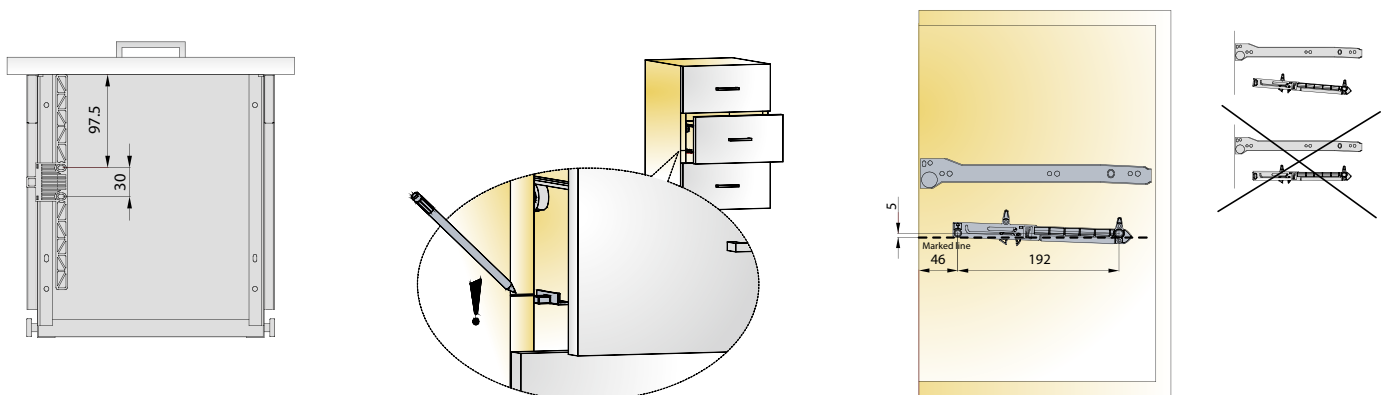

250 Pcs
 150 Pcs (973-0X39 + activator) Made of plastic

Technical details

Retrofit mounting

Factory mounting (system holes)

- One-for-all soft closing for single skin metal boxes
- Allows for easy factory mounting or retrofit application
- Intuitive positioning
- Preserve the life-time of the drawer

Capacity chart

Mounting details

Retrofit mounting

Factory mounting

A trial mounting is always recommended. Please contact Titus Group or your local distributor for further technical assistance.