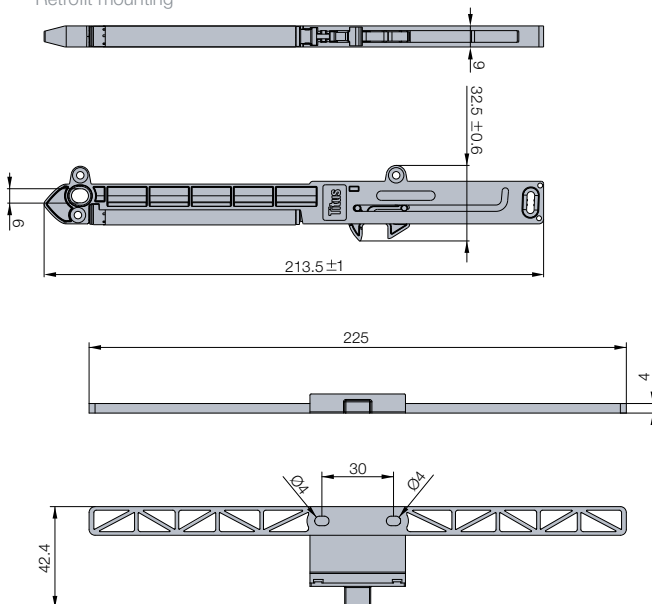

Titusoft MD

Soft Closing System for Metal Box

For metal boxes

Titusoft MD

Item number	Grey	White	Light blue
Titusoft mechanism for factory mounting	380		
Titusoft mechanism for retrofit mounting	380		309
Activator		350	
Mounting jig			

250 Pcs
 150 Pcs (973-0X39 + activator) Made of plastic

Technical details

Retrofit mounting

Factory mounting (system holes)

- One-for-all soft closing for single skin metal boxes
- Allows for easy factory mounting or retrofit application
- Intuitive positioning
- Preserve the life-time of the drawer