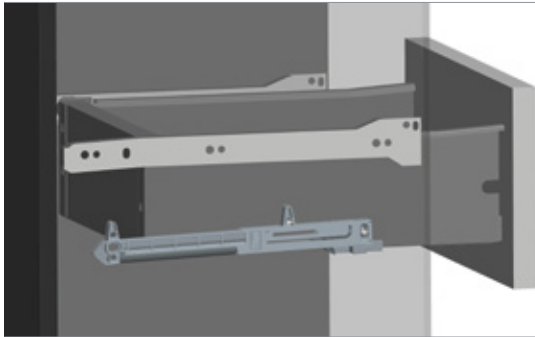

Titusoft MD

Soft Closing System for Metal Box

For metal boxes

Titusoft MD

Item number	Grey	White	Light blue
Titusoft mechanism for factory mounting	380		
Titusoft mechanism for retrofit mounting	380		309
Activator		350	
Mounting jig			

Bag of 1
973-0X39-380-K2 90 Bags
 · 1 Titusoft mechanism
 · 1 activator
 · 1 mounting jig
 · 4 screws
 · 1 mounting instruction sheet

Bag of 2
973-0X39-380-K1 60 Bags
 · 2 Titusoft mechanisms
 · 2 activators
 · 1 mounting jig
 · 8 screws
 · 1 mounting instruction sheet

250 Pcs
 150 Pcs (973-0X39 + activator) Made of plastic

Technical details

Retrofit mounting

Factory mounting (system holes)

- One-for-all soft closing for single skin metal boxes
- Allows for easy factory mounting or retrofit application
- Intuitive positioning
- Preserve the life-time of the drawer