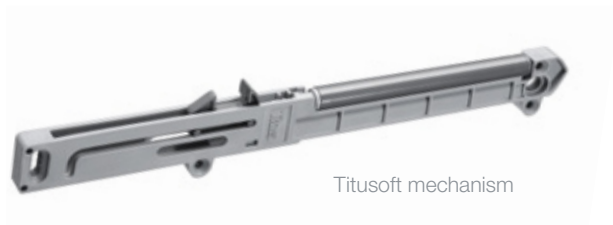

Titusoft MD

Soft Closing System for Metal Box

For metal boxes

Titusoft MD

Item number	Grey	White	Light blue
Titusoft mechanism for factory mounting	380		
Titusoft mechanism for retrofit mounting	380		309
Activator		350	
Mounting jig			

Bag of 1
973-0X39-380-K2 90 Bags
 · 1 Titusoft mechanism
 · 1 activator
 · 1 mounting jig
 · 4 screws
 · 1 mounting instruction sheet

Bag of 2
973-0X39-380-K1 60 Bags
 · 2 Titusoft mechanisms
 · 2 activators
 · 1 mounting jig
 · 8 screws
 · 1 mounting instruction sheet

250 Pcs
 150 Pcs (973-0X39 + activator) Made of plastic

Technical details

Retrofit mounting

Factory mounting (system holes)

- One-for-all soft closing for single skin metal boxes
- Allows for easy factory mounting or retrofit application
- Intuitive positioning
- Preserve the life-time of the drawer