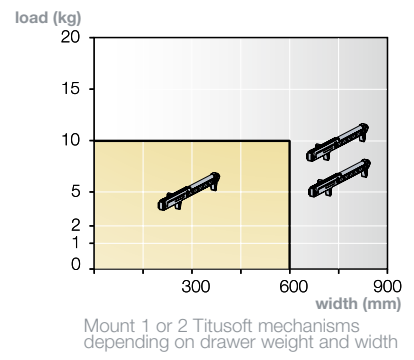

- One-for-all soft closing for single skin metal boxes
- Allows for easy factory mounting or retrofit application
- Intuitive positioning
- Preserve the life-time of the drawer

Capacity chart