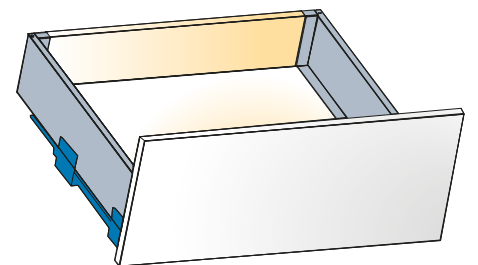

NEW

2nd Generation of Titus Double Wall Drawer

Tekform Slimline Drawer

- Sleek drawer look
- Flexibility in use
- EasyFix front connector
- Intuitive installation

Tekform Slimline Drawer

2nd Generation of Titus Double Wall Drawer

Sleek drawer look

- 14mm side thickness
- Efficient utilisation of drawer space

Various design choices for elegant look

- Glass sides
- Metal sides

Flexibility in use

- Drawer runners interchangeable with 1st generation Tekform drawer
- Uses same drilling patterns and cutting dimensions

Expanded tolerances

- Precise drawer alignment
- Improved drawer stability in open position
- Smooth and silent operation

bottom panel width tolerance +/- 1mm

EasyFix front panel connector

- Simple tool-free insertion
- Quarter turn lock
- Repeatable assembly and disassembly possible