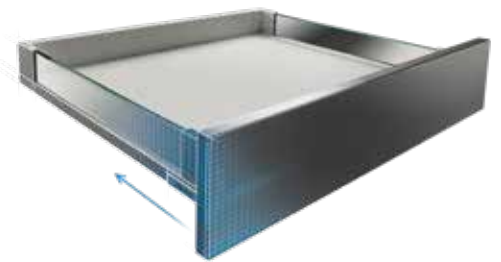

NEW

2nd Generation of Titus Double Wall Drawer

Tekform Slimline Drawer

- Sleek drawer look
- Flexibility in use
- EasyFix front connector
- Intuitive installation

Tekform Slimline Drawer

2nd Generation of Titus Double Wall Drawer

Sleek drawer look

- 14mm side thickness
- Efficient utilisation of drawer space

Various design choices for elegant look

- Glass sides
- Metal sides

Flexibility in use

- Drawer runners interchangeable with 1st generation Tekform drawer
- Uses same drilling patterns and cutting dimensions

Expanded tolerances

- Precise drawer alignment
- Improved drawer stability in open position
- Smooth and silent operation

bottom panel width tolerance +/- 1mm

EasyFix front panel connector

- Simple tool-free insertion
- Quarter turn lock
- Repeatable assembly and disassembly possible