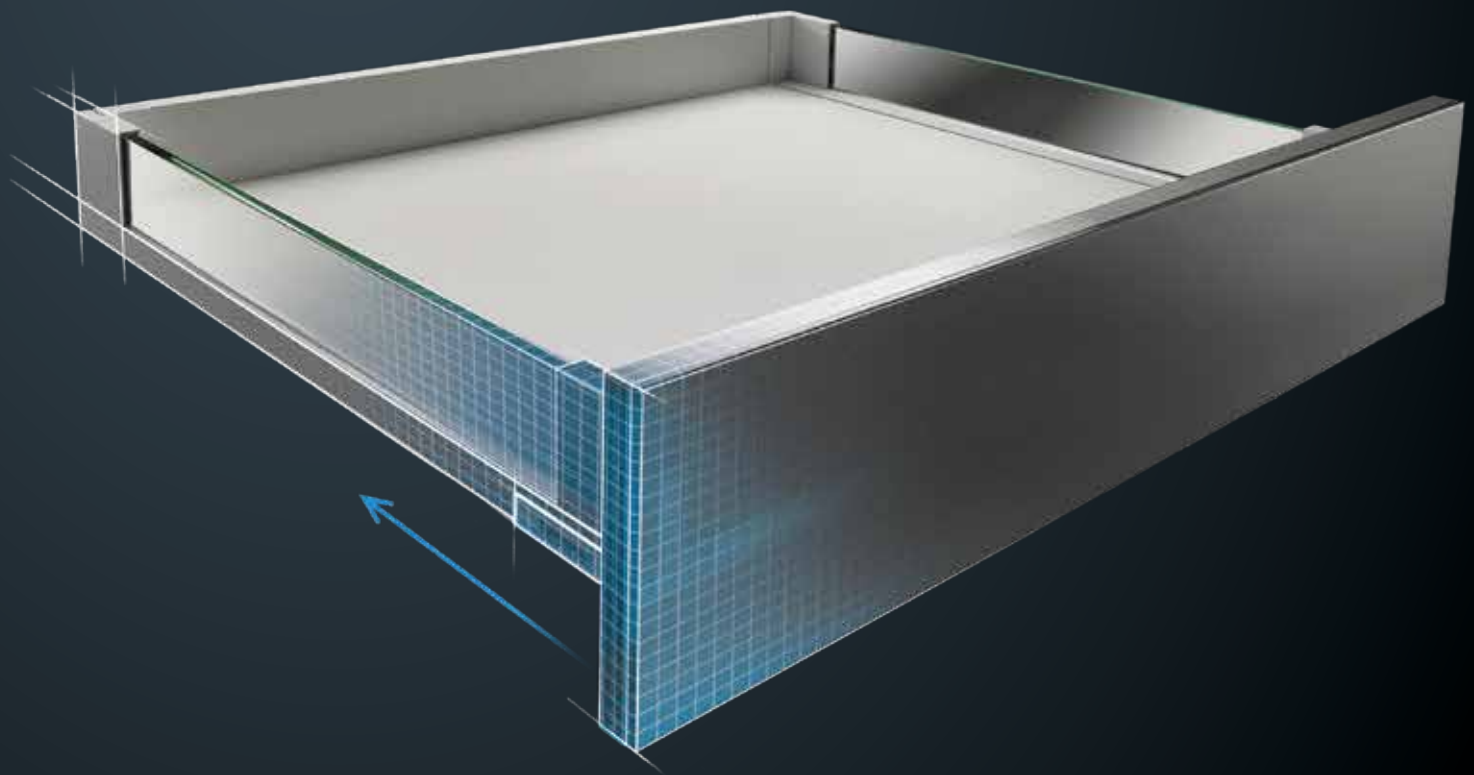

NEW

2nd Generation of Titus Double Wall Drawer

Tekform Slimline Drawer

- Sleek drawer look
- Flexibility in use
- EasyFix front connector
- Intuitive installation

Tekform Slimline Drawer

2nd Generation of Titus Double Wall Drawer

Sleek drawer look

- 14mm side thickness
- Efficient utilisation of drawer space

Various design choices for elegant look

- Glass sides
- Metal sides

Flexibility in use

- Drawer runners interchangeable with 1st generation Tekform drawer
- Uses same drilling patterns and cutting dimensions

Expanded tolerances

- Precise drawer alignment
- Improved drawer stability in open position
- Smooth and silent operation

bottom panel width tolerance +/- 1mm

EasyFix front panel connector

- Simple tool-free insertion
- Quarter turn lock
- Repeatable assembly and disassembly possible

Intuitive installation

- Easy and quick assembly
- Simple instructions
- Smooth tightening

CAF Quick & Easy

Consumer Assembly Friendliness

Titus Damper Inside

- Reliable damping and closing action at any door weight and any speed
- Life-long reliable performance
- ConfidentClose