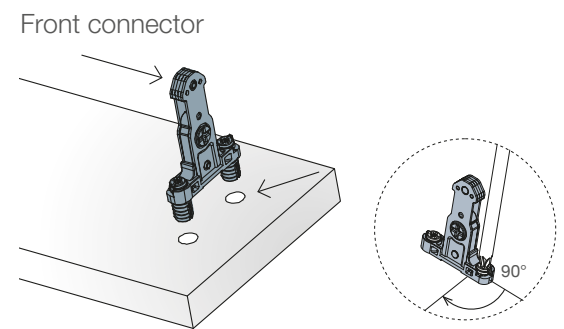

Expanded tolerances

- Precise drawer alignment
- Improved drawer stability in open position
- Smooth and silent operation

bottom panel width tolerance +/- 1mm

EasyFix front panel connector

- Simple tool-free insertion
- Quarter turn lock
- Repeatable assembly and disassembly possible

Intuitive installation

- Easy and quick assembly
- Simple instructions
- Smooth tightening

CAF Quick & Easy

Consumer Assembly Friendliness

Titus Damper Inside

- Reliable damping and closing action at any door weight and any speed
- Life-long reliable performance
- ConfidentClose