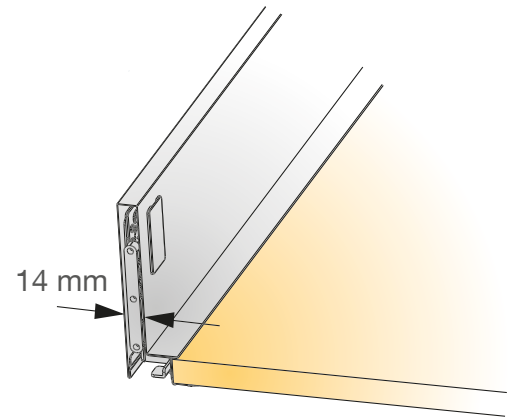

NEW

2nd Generation of Titus Double Wall Drawer

Tekform Slimline Drawer

- Sleek drawer look
- Flexibility in use
- EasyFix front connector
- Intuitive installation

Tekform Slimline Drawer

2nd Generation of Titus Double Wall Drawer

Sleek drawer look

- 14mm side thickness
- Efficient utilisation of drawer space

Various design choices for elegant look

- Glass sides
- Metal sides

Flexibility in use

- Drawer runners interchangeable with 1st generation Tekform drawer
- Uses same drilling patterns and cutting dimensions

Expanded tolerances

- Precise drawer alignment
- Improved drawer stability in open position
- Smooth and silent operation

bottom panel width tolerance +/- 1mm

EasyFix front panel connector

- Simple tool-free insertion
- Quarter turn lock
- Repeatable assembly and disassembly possible