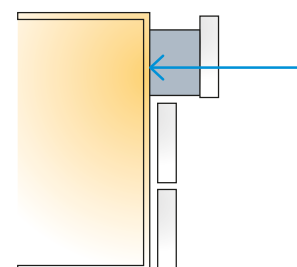

EasyFix front panel connector

- Simple tool-free insertion
- Quarter turn lock
- Repeatable assembly and disassembly possible

Intuitive installation

- Easy and quick assembly
- Simple instructions
- Smooth tightening

CAF Quick & Easy

Consumer Assembly Friendliness

Titus Damper Inside

- Reliable damping and closing action at any door weight and any speed
- Life-long reliable performance
- ConfidentClose