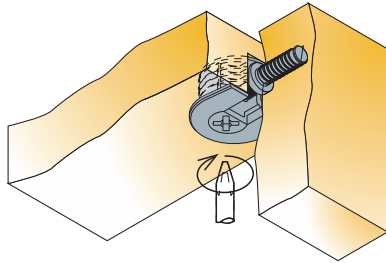

System 6

20mm Knock-in Housing

Non-outrigger

- Available in 15mm/16mm and 18mm/19mm versions for drop-on and/or side-entry applications
- Available in all-metal or plastic/metal options
- 'Klix' locking feature provides a strong vibration proof connection
- Compatible with all screw-in and Quickfit-6 dowels

Technical and mounting details

Side-entry

2500 Pcs

Made of plastic

Drop-on

2500 Pcs

Made of plastic

Cover cap 06463
Made of plastic