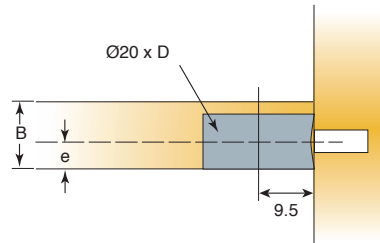

System 6

20mm Knock-in Housing

Non-outrigger

- Available in 15mm/16mm and 18mm/19mm versions for drop-on and/or side-entry applications
- Available in all-metal or plastic/metal options
- 'Klix' locking feature provides a strong vibration proof connection
- Compatible with all screw-in and Quickfit-6 dowels

Technical and mounting details

Side-entry

2500 Pcs

Made of plastic

Drop-on

2500 Pcs

Made of plastic

Cover cap 06463
Made of plastic

e	B	D	Item number	Silver plastic	White plastic
7.75	15/16	12.5	06381 →	861	877
9.25	18/19	14	06385 →	861	877
<i>Product available on American and Asian market only</i>					
<i>Other colours on request</i>					