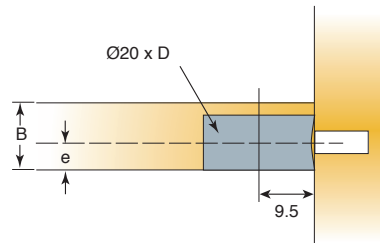

Technical and mounting details

Side-entry

2500 Pcs

Made of plastic

Drop-on

2500 Pcs

Made of plastic

Cover cap 06463
Made of plastic

e	B	D	Item number	Silver plastic	White plastic
7.75	15/16	12.5	06381 →	861	877
9.25	18/19	14	06385 →	861	877
<i>Product available on American and Asian market only</i>					
<i>Other colours on request</i>					