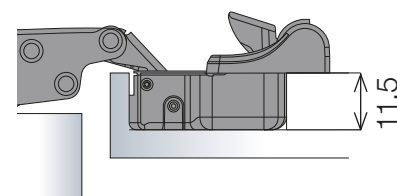

## 2 mounting plate platforms

- slide-on

- snap-on

---

## Low hinge cup depth

Enables application on door thickness from 15mm on

---