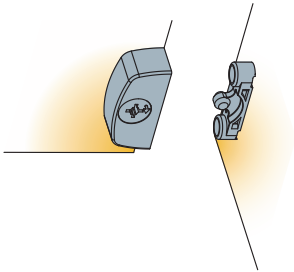

# System 4 Fittings for Face-boring Only Cambloc

- Screw-on and knock-in versions are available
- Plastic housings are available in different colours
- Quick and intuitive assembly when fittings are pre-mounted on furniture