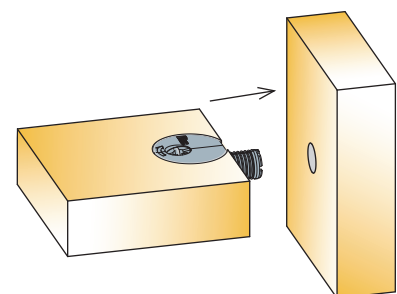

## System Features

Cost effective one piece fittings with face boring benefits

- Flush and block components
- Face-boring only
- Good tolerances
- One piece connectors
- Angledriv versions fastening with maximum driving power and flexibility
- Quickloc™ versions need only one turn to tighten for fast assembly
- Foolproof consumer home insertion

### Quickloc™ One-piece connector

The integrated housing and dowel make Quickloc™ the most user-friendly and tolerant product available.

- High degree of drilling tolerance
- Push-in design
- Tool-free insertion
- Integrated expanding housing and dowel provide consistently stronger joints
- 'Klix' locking system

### Quickloc™ Assembly

1. Press Quickloc into the face board

2. Assemble the panels

3. Tighten in less than one turn

# System 4 Quickloc™ One Piece Expanding Connector

- An innovative, one-piece connector, capable of hand insertion
- Is highly tolerant and tightens in less than one turn
- Is a face-bored product
- Offers a high degree of drilling tolerance and is the only connector of its type to provide pull-up of cabinet panels when tightened