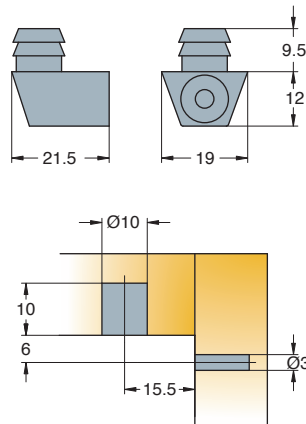

5000 Pcs Made of plastic

Screw

825-7561 →

040

5000 Pcs Made of steel