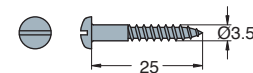

5000 Pcs Made of plastic

Screw

825-7561 →

040