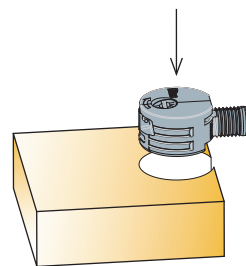

System 4 Fittings for Face-boring Only

System Features

Cost effective one piece fittings with face boring benefits

- Flush and block components
- Face-boring only
- Good tolerances
- One piece connectors
- Angledriv versions fastening with maximum driving power and flexibility
- Quickloc™ versions need only one turn to tighten for fast assembly
- Foolproof consumer home insertion

Quickloc™ One-piece connector

The integrated housing and dowel make Quickloc™ the most user-friendly and tolerant product available.

- High degree of drilling tolerance
- Push-in design
- Tool-free insertion
- Integrated expanding housing and dowel provide consistently stronger joints
- 'Klix' locking system

Quickloc™ Assembly

1. Press Quickloc into the face board