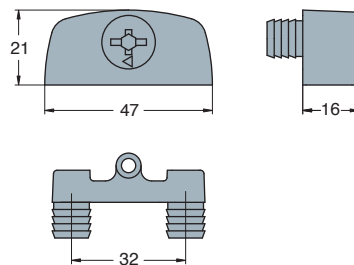

Knock-in

279-9465 →

960

970

980

500 Pcs Made of plastic, zinc cam