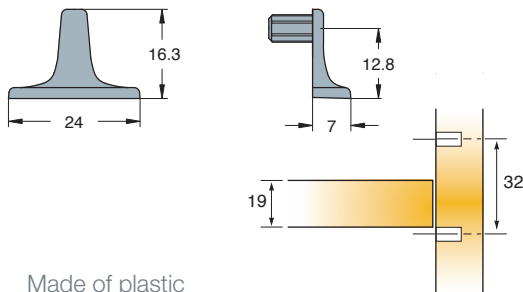

Technical and mounting details

Shelf support (push-in)

2000 Pcs

Made of zinc

Shelf support (push-in)

2000 Pcs

Made of zinc

Shelf holddown (for use with 01825)