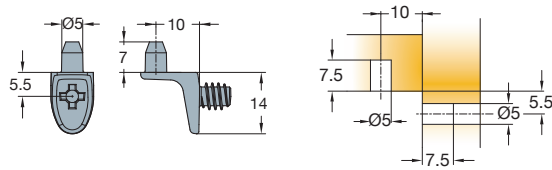

Technical and mounting details

Shelf support (push-in)

2000 Pcs

Made of zinc

Shelf support (push-in)

2000 Pcs

Made of zinc

Shelf holddown (for use with 01825)