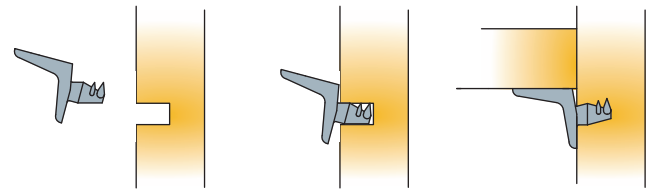

* American market only
Other colours on request

Shelf Supports

Mounting procedure:

Technical and mounting details		Item number	Zinc plated blue	Nickel plated
<p>Pin Ø5x10 (screw-on)</p>   <p>1000 Pcs Made of zinc</p>	338-3687 →		650	
<p>For glass shelves (rock-in)</p>   <p>1000 Pcs Made of zinc and plastic</p>	338-9721 →		860	
<p>Pin Ø5x10 (rock-in)</p>   <p>1000 Pcs Made of zinc</p>	338-3686 →		650	
<p>Shelf support Ø3mm with pin</p>   <p>5000 Pcs Made of zinc</p>	01912 →		847	