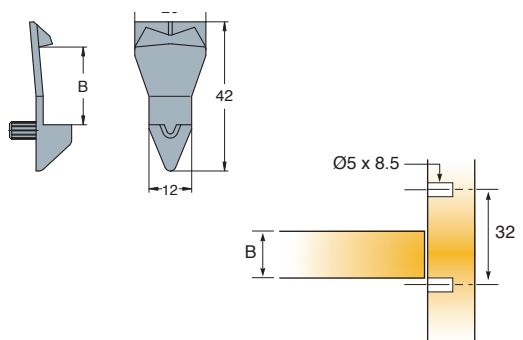

Shelf support retainer

4000 Pcs
5000 Pcs (01837)

Made of plastic

B	Item number	Clear	Nickel	Zinc	White	Silver					
							Clear	Nickel	Zinc	White	Silver
	01825 →		847	885							
	01852 →		847								
	01822 →					861					
15	01837 →					877					
16	01838 →	830									
16	*01828 →					877					
18	01823 →	830			877	861					
19	01829 →					877					
19	01843 →	830									

* American market only
Other colours on request