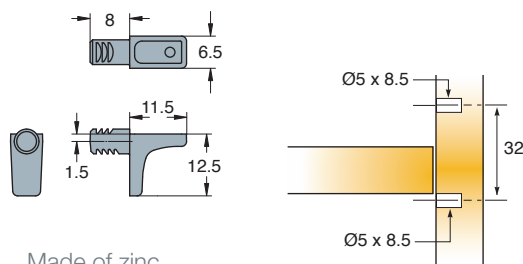

Shelf Supports

- Shelf supports are made of zinc, steel or plastic
- Teeth on mounting pin prevent rotation and fall-out of the fitting
- Screw-on and glass shelf versions are available

		 		
Technical and mounting details		Item number	Nickel plated	Zinc
Without pin (rock-in) 		336-3553 →	650	
 1000 Pcs	Made of zinc			
Structural shelf support 		*01851 →	847	885
 3000 Pcs	Made of zinc	* American market only		
2 pins (rock-in) 		336-3552 →	650	
 1000 Pcs	Made of zinc			
Pin Ø5x8 (rock-in) 		336-3174 →	650	
 1000 Pcs	Made of zinc			

Shelf Supports

- Hold down feature traps the shelf in place for security
- Folding design allows the shelf to be post mounted in an assembled cabinet
- To suit a wide range of shelf thicknesses
- Pad for metal shelf support when using glass

Technical and mounting details

Shelf support (push-in)

2000 Pcs

Made of zinc

Shelf support (push-in)

2000 Pcs

Made of zinc

Shelf holddown (for use with 01825)