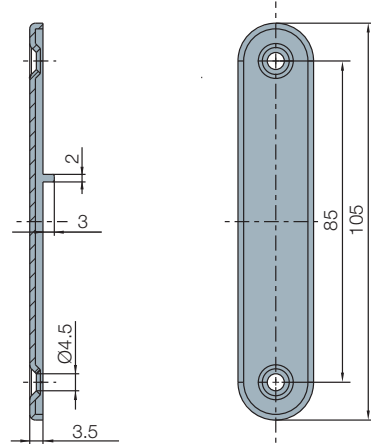

Joining Plates

- Rigid and strong
- No pre-drilling
- Spacer pegs provide an even 2mm gap
- Sleek design

Technical details

Item number

Nickel plated

Joining plate 105mm

360-1222 →

054

500 Pcs

Made of steel

Joining plate 43mm

360-1230 →

054

1000 Pcs

Made of steel

Recommended number
per panel width

Nr. of
joining plates