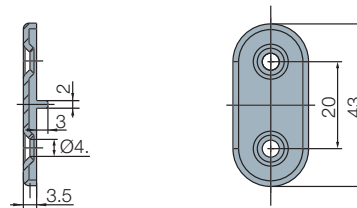

Joining Plates

- Rigid and strong
- No pre-drilling
- Spacer pegs provide an even 2mm gap
- Sleek design

Technical details

Item number

Nickel plated

Joining plate 105mm

360-1222 →

054

500 Pcs

Made of steel

Joining plate 43mm

360-1230 →

054

1000 Pcs

Made of steel

Recommended number
per panel width

Nr. of
joining plates